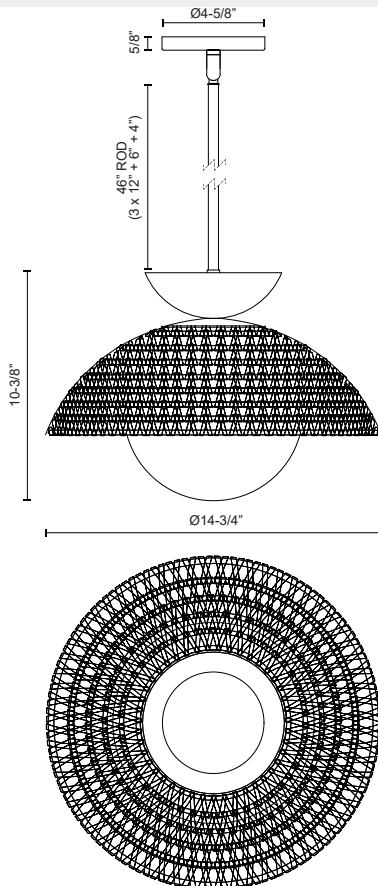

alora mood

P. 1.855.855.8926

CANADA: 19054 28TH Avenue Surrey - BC V3Z 6M3

USA: 3035 E. Lone Mountain Rd - Las Vegas, NV, 89081

PERTH PD490114

FIXTURE DIMENSIONS	D14-3/4" x H10-3/8"
LAMP TYPE	E26
MAX WATTAGE	60W
BULB QTY	1
BULBS INCLUDED	No
VOLTAGE	120V
GLASS DETAILS	Opal Glass
MATERIAL	Steel + Rattan + Glass
ROD LENGTH	46" Max (3x12" + 1x6" + 1x4")
MINIMUM HANG HEIGHT	18"
SLOPED CEILING ADAPTABLE	Yes, Up to 45 Degrees
ILLUMINATION DIRECTION	Omni-directional
LOCATION	Damp
CANOPY DIMENSIONS	D4-5/8" x H5/8"
PAINT FINISH	BG01; MB01; WH01;

[D - Diameter, L - Length, W - Width, H - Height, E - Extension]

AVAILABLE FINISHES:

*For complete warranty terms, please visit: www.aloralighting.com/warranty

WWW.ALORAMOOD.COM